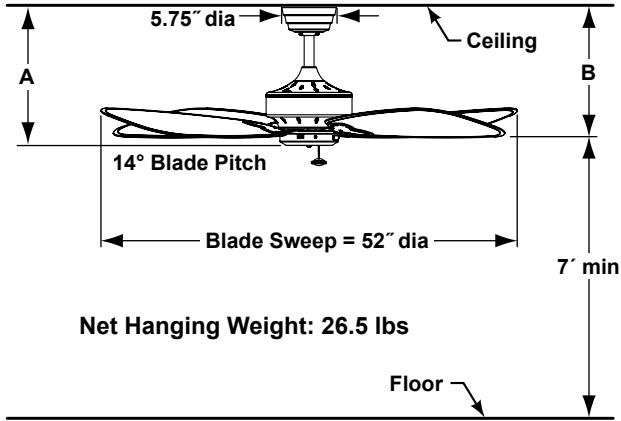

WINDPOINTE® SERIES

FP7410
4 Wood Blade Model**

| | A | B |
|-------------------|--------|--------|
| Fan w/6" downrod | 14.50" | 14.00" |
| Fan w/12" downrod | 20.50" | 20.00" |
| Fan w/18" downrod | 26.50" | 26.00" |
| Fan w/24" downrod | 32.50" | 32.00" |
| Fan w/36" downrod | 44.50" | 44.00" |
| Fan w/48" downrod | 56.50" | 56.00" |
| Fan w/60" downrod | 68.50" | 68.00" |
| Fan w/72" downrod | 80.50" | 80.00" |