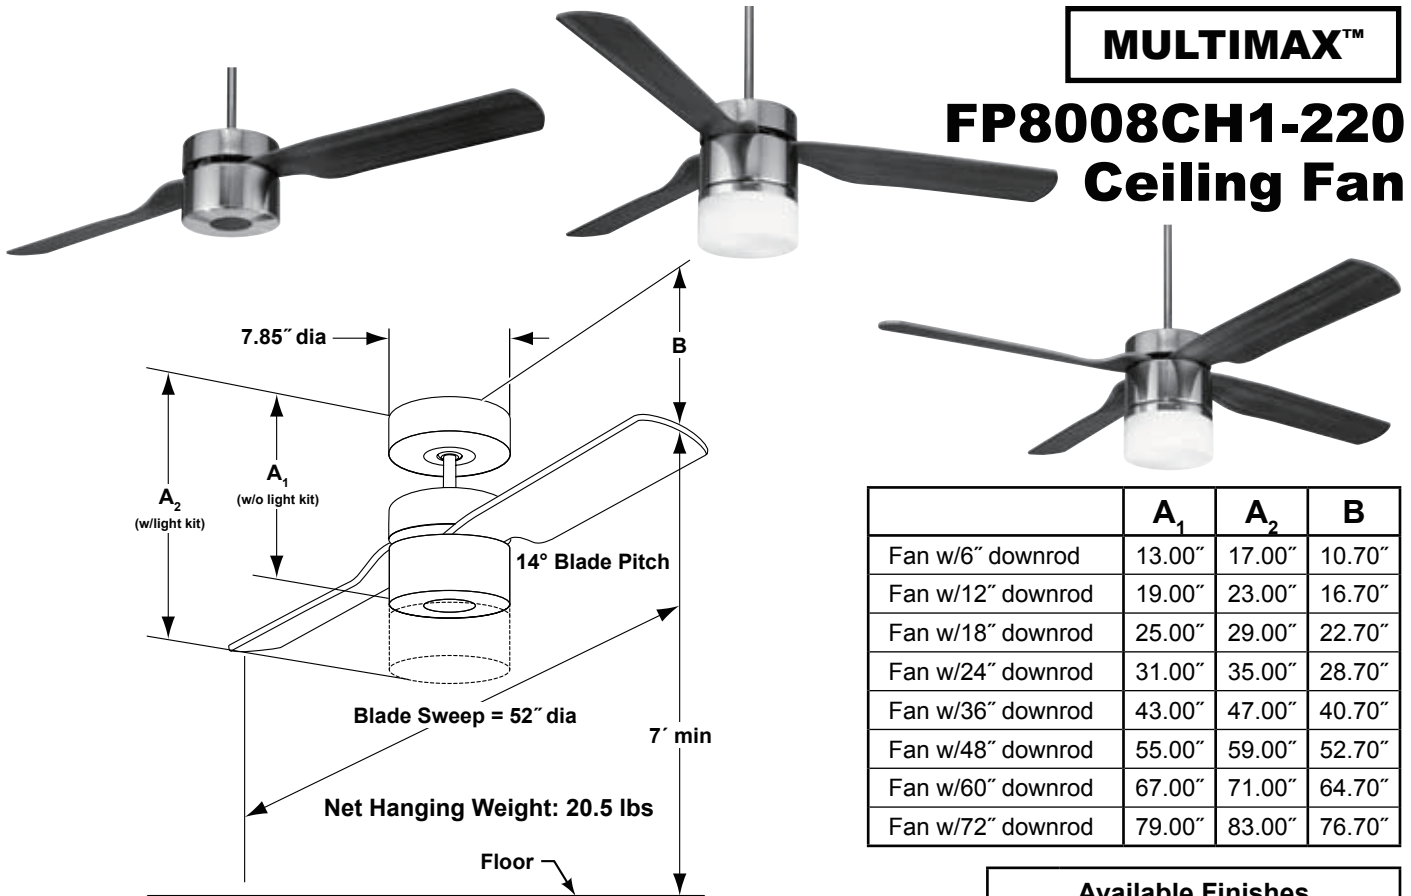

MULTIMAX™**FP8008CH1-220
Ceiling Fan**

	A ₁	A ₂	B
Fan w/6" downrod	13.00"	17.00"	10.70"
Fan w/12" downrod	19.00"	23.00"	16.70"
Fan w/18" downrod	25.00"	29.00"	22.70"
Fan w/24" downrod	31.00"	35.00"	28.70"
Fan w/36" downrod	43.00"	47.00"	40.70"
Fan w/48" downrod	55.00"	59.00"	52.70"
Fan w/60" downrod	67.00"	71.00"	64.70"
Fan w/72" downrod	79.00"	83.00"	76.70"

Ceiling fan attaches to electrical junction box securely anchored and capable of withstanding a load of at least 50 lbs.

ELECTRICAL REQUIREMENTS:

Ceiling fan requires a grounded electrical supply line of 220~240 volts AC, 50 Hz, 15 amp circuit.

MOTOR SPECS:

172 x 18-220 motor is designed for optimal performance with this fan.

BLADE SETS:

A set of four 23" reversible, cherry/mahogany, plastic blades are included. Fan can be configured for 2-, 3- or 4-blade operation. Not recommended for Damp Location.

LIGHTING OPTIONS:

2-bulb (18-watt max low-profile CFL bulbs - included) downlight fixture is included with this fan assembly but not required for fan operation (cap is included for use in its place). Maximum downlight wattage not to exceed 36 watts.