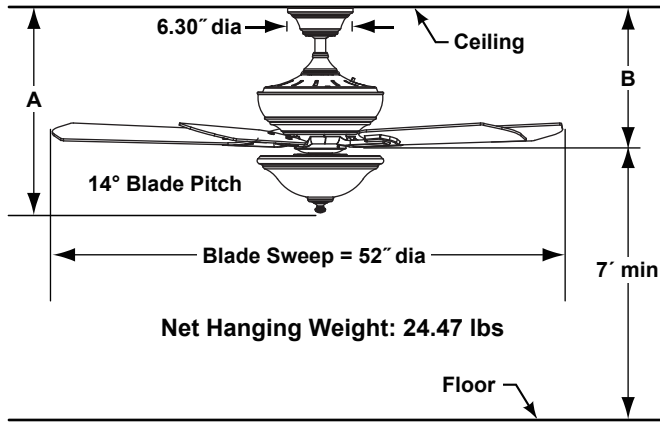

**CAMHAVEN™**

**FP8095\*\*  
Ceiling Fan**

	A	B
Fan w/4.5" downrod	19.76"	13.44"
Fan w/12" downrod	27.26"	20.94"
Fan w/18" downrod	33.26"	26.94"
Fan w/24" downrod	39.26"	32.94"
Fan w/36" downrod	51.26"	44.94"
Fan w/48" downrod	63.26"	56.94"
Fan w/60" downrod	75.26"	68.94"
Fan w/72" downrod	87.26"	80.94"

**MOTOR SPECS:**

172 x 17 AC motor is designed for optimal performance with this fan.

**BLADE SETS:**

A set of five 20" reversible Plywood blades is included.

**CONTROL OPTIONS:**

TR24WH hand-held remote control with wall mount is included. Push button remote control has 3 fan speeds, infinite light levels and off button. Optional CW1SW, CW2, C25, CWRL4 and CW60WH wall controls, BTCR9, C4, CRL4WH and CRL8TS hand held remote controls with receiver unit available, BTT9 hand held remote and BTR9 receiver are available—sold separately. Instructions are provided with each control.