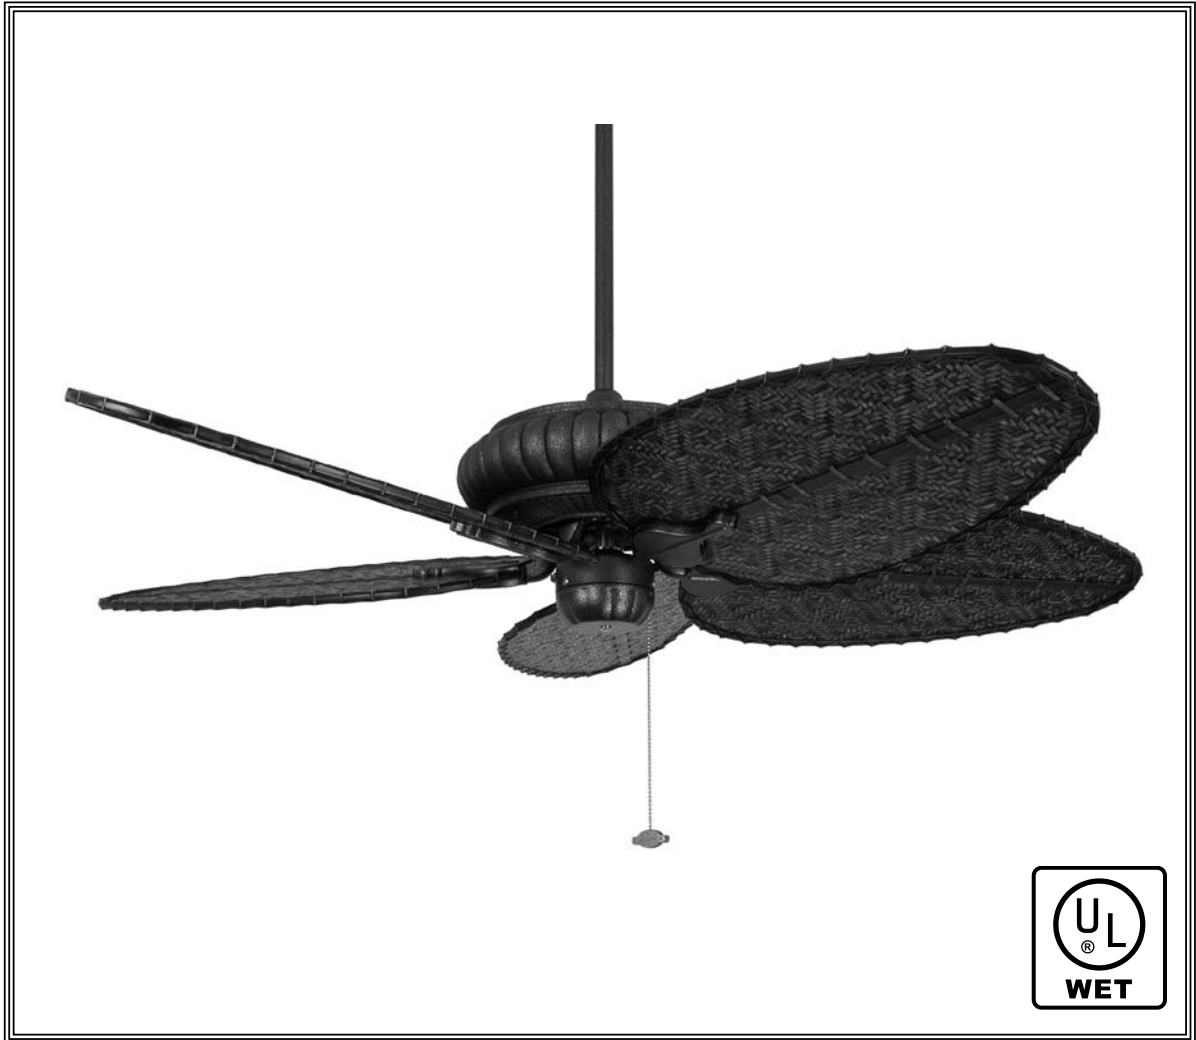

The Belleria[®]

FP4320 Series

SPECIFICATION SHEET

celebrating 25 years

Product Specifications subject to change

The Belleria® Fan Assembly – FP4320**

**Available Finishes	
AZ	Aged Bronze
LT	Latte
MW	Matte White
TB	Textured Black
TS	Tortoise Shell

Distance from Ceiling to Edge of Blade	A
Fan w/6" downrod	15"
Fan w/12" downrod	21"
Fan w/18" downrod	27"
Fan w/24" downrod	33"
Fan w/36" downrod	45"
Fan w/48" downrod	57"
Fan w/60" downrod	69"
Fan w/72" downrod	81"