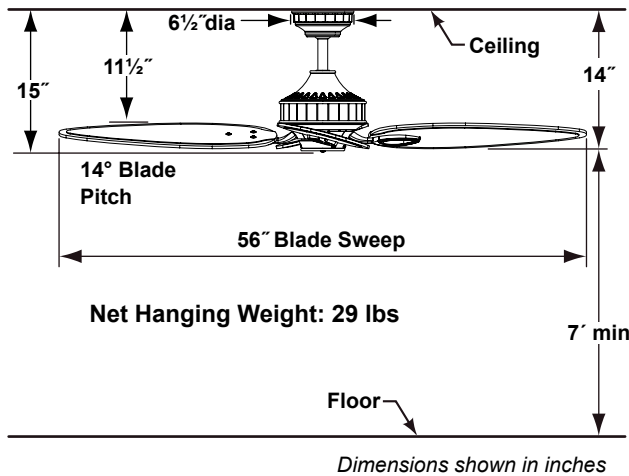

The Bayhill™

Collection Series Fans

SPECIFICATION SHEET

Product Specifications subject to change

LB250VZ Fan Assembly

Fan Assembly Includes:

- Fan Motor Assembly with Decorative Housing and Canopy
- Cairo Purple Wood Blades