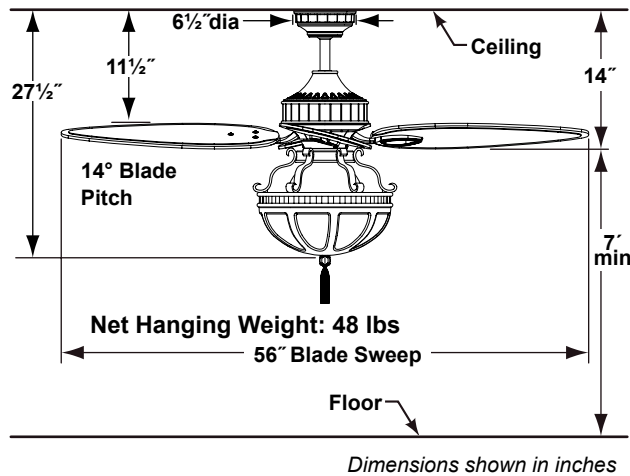

LB230VZ Fan Assembly

Fan Assembly Includes:

- Fan Motor Assembly with Decorative Housing and Canopy
- Cairo Purple Wood Blades
- Dual Glass Bowl Light Kit Assembly with Tassel

Airflow / Energy Efficiency Info (120V)

Fan Speed	Max RPM	CFM	CFM / Watts	Amps	Watts
High	186	6471	88	0.62	73
Med-High	124	4218	119	0.43	36
Med	87	2844	151	0.31	19
Low	46	1224	183	0.18	7

INSTALLATION REQUIREMENTS:

Fan must be attached to a securely anchored electrical junction box capable of withstanding a load of at least 50 lbs.

ELECTRICAL REQUIREMENTS:

Requires a grounded electrical supply line of 120 volts AC, 60 Hz, 15 amp circuit.

MOTOR SPECS:

188 x 25 motor is designed for optimal performance with this fan.

BLADES:

A set of four cairo purple wood blades is included.

CONTROL OPTIONS:

C27 3-wire wall control is included. Wall control unit has 4 speeds and infinitely varying down light controls. Optional C4 remote control with canopy-style receiver unit is available—sold separately. Instructions are provided with each control.

LIGHTING OPTIONS:

Dual amber glass bowl light kit with three 40-watt candelabra bulbs is included. Maximum downlight wattage is not to exceed 120 watts.

DOWNROD OPTIONS:

Fan comes with a 1" dia. x 6" long downrod (DR1-6). Optional downrods available in 12", 18", 24", 36", 48", 60" and 72" lengths. Fan can be mounted on a sloped ceiling up to 30°. Most sloped ceiling installations require a downrod longer than the standard 6" downrod. Optional sloped ceiling ball kits (SCB1-52) are available for slope angles greater than 30° and up to 52°. Call technical support for more information.

LOCATION USE:

Fan is dry location rated only.