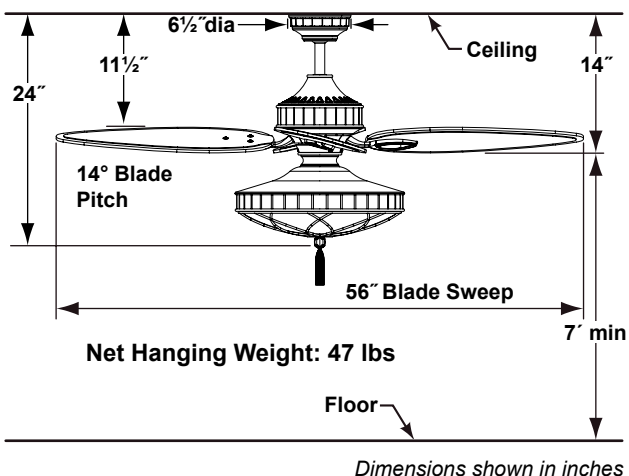

LB270VZ Fan Assembly

Fan Assembly Includes:

- Fan Motor Assembly with Decorative Housing and Canopy
- Cairo Purple Wood Blades
- Filigree Glass Bowl Light Kit Assembly with Tassel

Airflow / Energy Efficiency Info (120V)

Fan Speed	Max RPM	CFM	CFM / Watts	Amps	Watts
High	186	6471	88	0.62	73
Med-High	124	4218	119	0.43	36
Med	87	2844	151	0.31	19
Low	46	1224	183	0.18	7

INSTALLATION REQUIREMENTS:

Fan must be attached to a securely anchored electrical junction box capable of withstanding a load of at least 50 lbs.

ELECTRICAL REQUIREMENTS:

Requires a grounded electrical supply line of 120 volts AC, 60 Hz, 15 amp circuit.

MOTOR SPECS:

188 x 25 motor is designed for optimal performance with this fan.

BLADES:

A set of four cairo purple wood blades is included.

CONTROL OPTIONS:

C27 3-wire wall control is included. Wall control unit has 4 speeds and infinitely varying down light controls. Optional C4 remote control with canopy-style receiver unit is available—sold separately. Instructions are provided with each control.

LIGHTING OPTIONS:

Amber glass bowl kit with decorative filigree and three 40-watt candelabra bulbs is included. Maximum downlight wattage is not to exceed 120 watts.

DOWNROD OPTIONS:

Fan comes with a 1" dia. x 6" long downrod (DR1-6). Optional downrods available in 12", 18", 24", 36", 48", 60" and 72" lengths. Fan can be mounted on a sloped ceiling up to 30°. Most sloped ceiling installations require a downrod longer than the standard 6" downrod. Optional sloped ceiling ball kits (SCB1-52) are available for slope angles greater than 30° and up to 52°. Call technical support for more information.

LOCATION USE:

Fan is dry location rated only.

**10983 Bennett Parkway
Zionsville, IN 46077**

Toll Free (888) 567-2055

FAX (866) 482-5215

Outside U.S. call (317) 733-4113

Visit Our Website www.fanimation.com

Copyright 2009 Fanimation, Inc.

2008/01