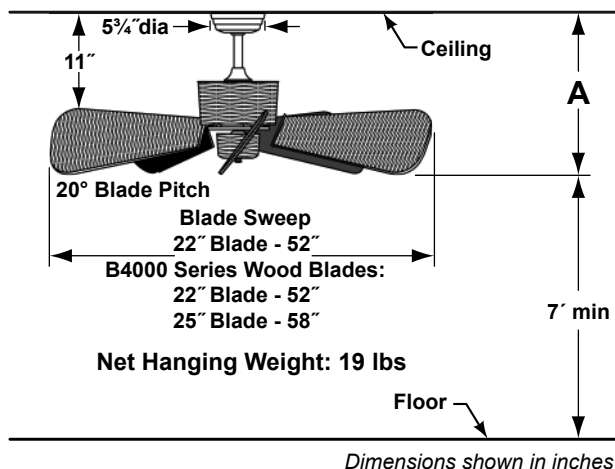

# The Tropicana® Fan Assembly – FP1620NO

Distance from Ceiling to Edge of Blade	A
Fan w/6" downrod	15"
Fan w/12" downrod	21"
Fan w/18" downrod	27"
Fan w/24" downrod	33"
Fan w/36" downrod	45"
Fan w/48" downrod	57"
Fan w/60" downrod	69"
Fan w/72" downrod	81"