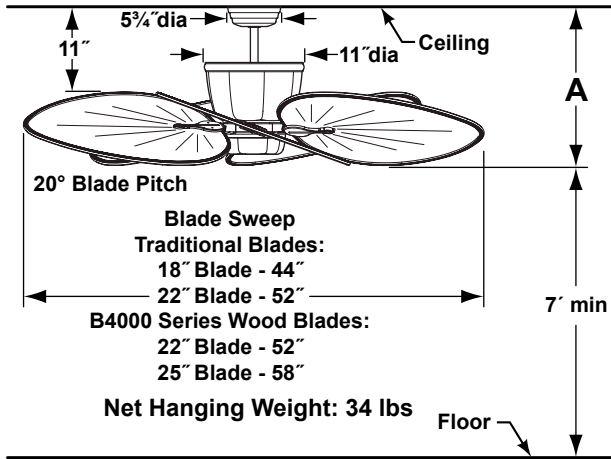

Sandella® Fan Assembly – FP1820**

** Available Finishes	
AB	Antique Brass
OB	Oil-Rubbed Brz (Damp)
RS	Rust (Damp)
SN	Satin Nickel

Distance from Ceiling to Edge of Blade	A
Fan w/6" downrod	17"
Fan w/12" downrod	23"
Fan w/18" downrod	29"
Fan w/24" downrod	35"
Fan w/36" downrod	47"
Fan w/48" downrod	59"
Fan w/60" downrod	71"
Fan w/72" downrod	83"

Airflow / Energy Efficiency Info (120V)					
Fan Speed	Max RPM	CFM	CFM / Watts	Amps	Watts
High	140	4792	58	0.70	83
Med	91	2976	75	0.47	40
Low	59	1673	89	0.31	19

INSTALLATION REQUIREMENTS:

Fan must be attached to a securely anchored electrical junction box capable of withstanding a load of at least 50 lbs.

ELECTRICAL REQUIREMENTS:

Requires a grounded electrical supply line of 120 volts AC, 60 Hz, 15 amp circuit.

MOTOR SPECS:

FK2100 motor is designed for optimal performance with this fan. 220 VAC, 50 Hz export version available.

FAN SPEEDS:

Material, shape and size of fan blade will affect fan speed. In general, smaller blades will turn faster than larger ones and narrower blades will turn faster than the wider ones.

BLADES:

A variety of 4- and 5-blade sets are available—sold separately. 5-blade sets are available in palm, bamboo, wood and composite materials. 4-blade sets are made of wood and will increase speed and airflow. Traditional blade holders (5-blade) and wood blade holders (4-blade) are included. See our catalog or visit www.fanimation.com for blade options.

CONTROL OPTIONS: C22 hand-held remote control and C23 wall control (white faceplate included) with receiver unit (P2550) are included. Push-button control has 3 speeds, reverse, up/down light controls and off button. C2-220 wall control is included with 220V models. Instructions are provided with each control.

LIGHTING OPTIONS:

3-bulb decorative uplight fixture with three 40-watt candelabra bulbs is included. Maximum downlight wattage is not to exceed 120 watts. See our catalog or visit www.fanimation.com for available downlight options.

DOWNROD OPTIONS:

Fan comes with a 1/2" dia. x 6" long downrod (DR6). Optional downrods are available in 12", 18", 24", 36", 48", 60" and 72" lengths. A downrod coupler is available for installations requiring a downrod longer than 72". Fan can be mounted on a sloped ceiling up to 30°. Most sloped ceiling installations require a downrod longer than the standard 6" downrod. Optional sloped ceiling ball kits (SCB52) are available for slope angles greater than 30° and up to 52°. Call technical support for more information.

LOCATION USE:

Fan is dry location rated only, except where (Damp) is noted next to above listed finish codes.

**10983 Bennett Parkway
Zionsville, IN 46077
Toll Free (888) 567-2055
FAX (866) 482-5215**