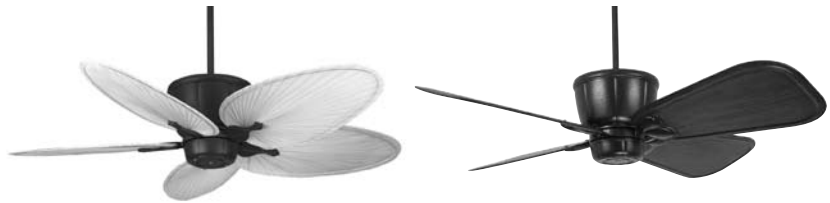

Sandella®

FP1820 Series

Select Finishes

SPECIFICATION SHEET

celebrating 25 years

Product Specifications subject to change

SANDELLA®

FP1820** Ceiling Fan

	A	B*
Fan w/6" downrod	16.00"	17.00"
Fan w/12" downrod	24.00"	23.00"
Fan w/18" downrod	30.00"	29.00"
Fan w/24" downrod	36.00"	35.00"
Fan w/36" downrod	48.00"	47.00"
Fan w/48" downrod	60.00"	59.00"
Fan w/60" downrod	72.00"	71.00"
Fan w/72" downrod	84.00"	83.00"

MOTOR SPECS:

FK2100 motor is designed for optimal performance with this fan. 220 VAC, 50 Hz export version available.

BLADES:

A variety of 4- and 5-blade sets are available—sold separately. 5-blade sets are available in palm, bamboo, wood and composite materials. 4-blade sets are made of wood and will increase speed and airflow. Traditional blade holders (5-blade) and wood blade holders (4-blade) are included. See our catalog or visit www.fanimation.com for blade options.