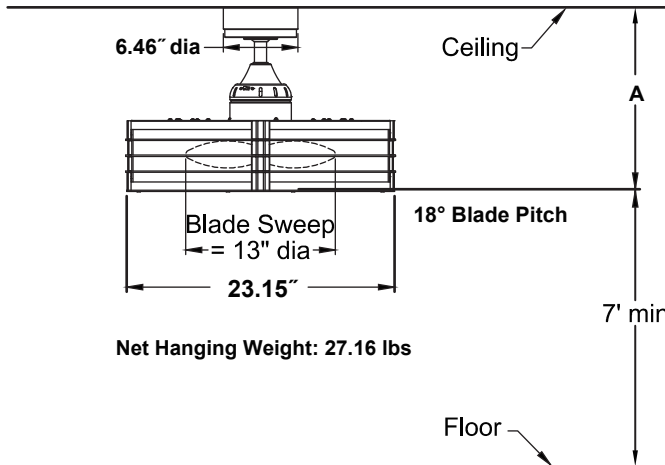

**BECKWITH™**

**FP7964\*\*  
23" Ceiling Fan**

	<b>A</b>
Fan w/4.5" downrod	15.96"
Fan w/12" downrod	23.46"
Fan w/18" downrod	29.46"
Fan w/24" downrod	35.46"
Fan w/36" downrod	47.46"
Fan w/48" downrod	59.46"
Fan w/60" downrod	71.46"
Fan w/72" downrod	83.46"