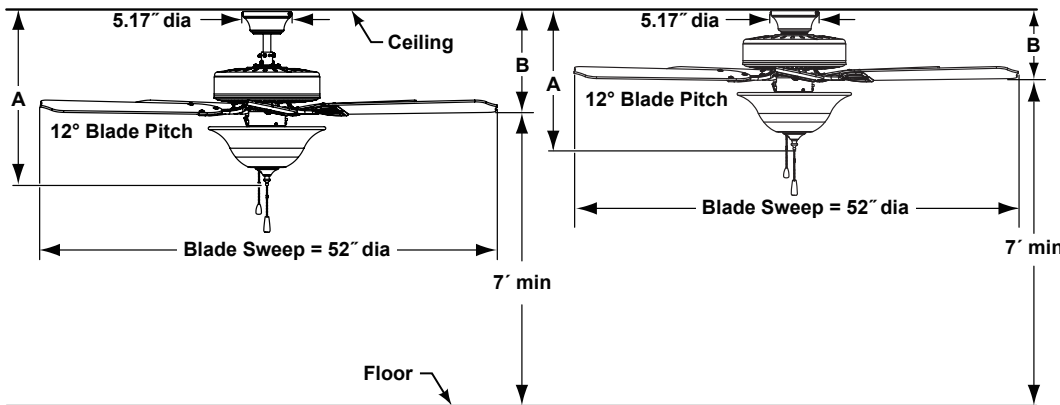

# BP220\*\*1/BP225OB1 Series Ceiling Fans

Net Hanging Weight: 18.5 lbs

	A	B
Fan In Close to Ceiling Configuration	15.48"	7.74"
	A	B
Fan w/4.5" downrod	19.30"	11.10"
Fan w/12" downrod	26.80"	18.60"
Fan w/18" downrod	32.80"	24.60"
Fan w/24" downrod	38.80"	30.60"
Fan w/36" downrod	50.80"	42.60"
Fan w/48" downrod	62.80"	54.60"
Fan w/60" downrod	74.80"	66.60"
Fan w/72" downrod	86.80"	78.60"

### MOTOR SPECS:

153 x 15 motor is designed for optimal performance with this fan.

### BLADES:

A set of five 20.7" traditional wood blades is included.